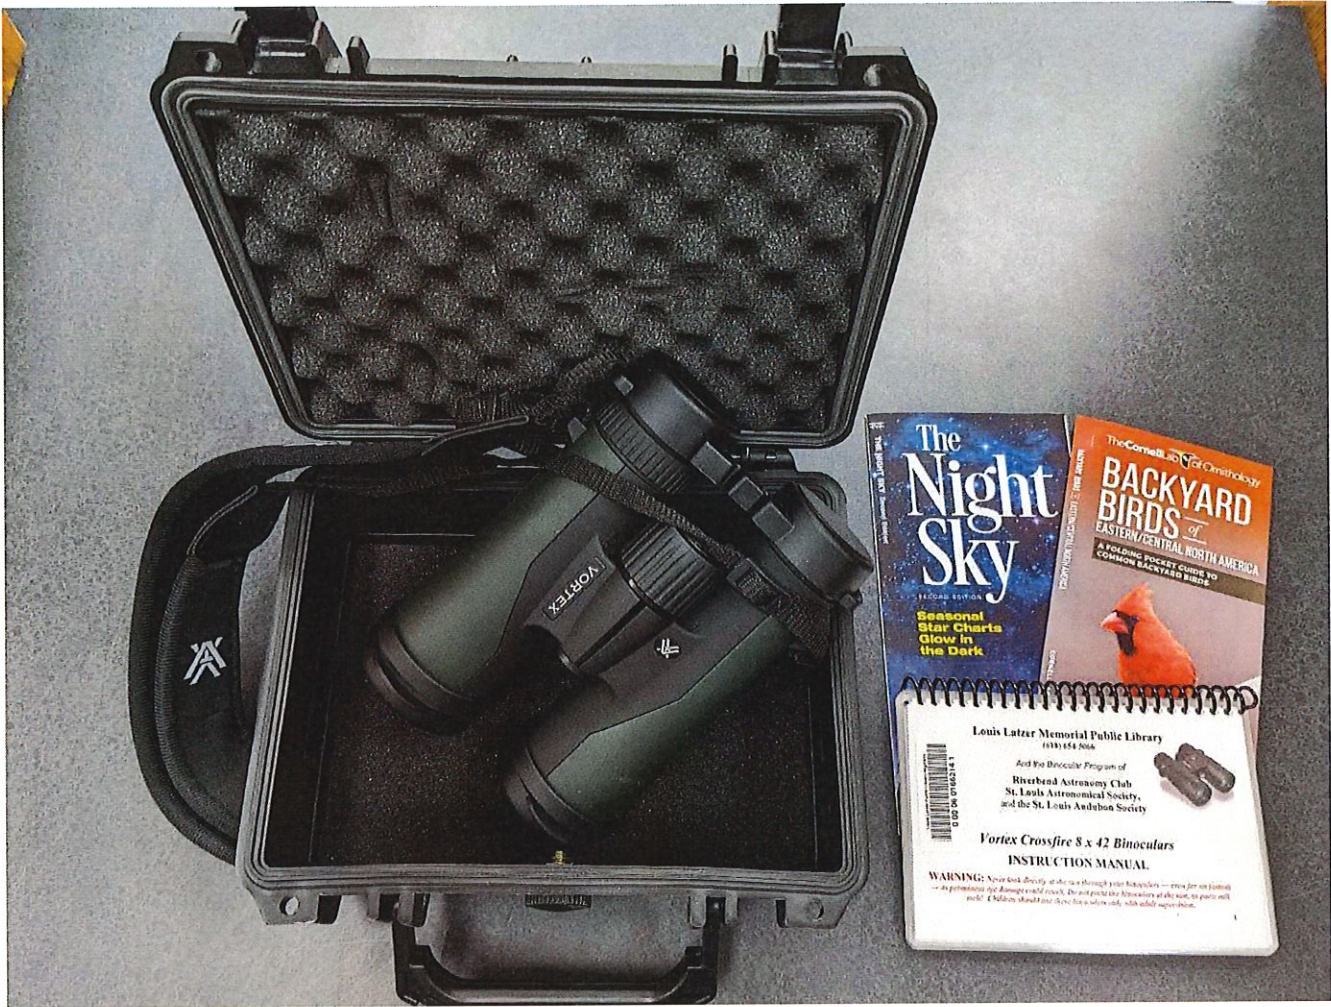

GUITAR

INCLUDES: GUITAR, CASE, AMP, CORD

1 WEEK CHECKOUT / 2 RENEWALS AVAILABLE

LATZER LIBRARY PATRONS ONLY

RECORD PLAYER

INCLUDES: RECORD PLAYER, CORD, MANUAL

1 WEEK CHECKOUT / 2 RENEWALS AVAILABLE

LATZER LIBRARY PATRONS ONLY

BINOCULARS

INCLUDES: BINOCULARS WITH STRAP, 2 BOOKLETS, INSTRUCTION MANUAL

1 WEEK CHECKOUT / 2 RENEWALS AVAILABLE

LATZER LIBRARY PATRONS ONLY

Video2Digital[®] 3.0
CONVERTER

CAPTURE
VIDEO &
AUDIO
TO DIGITAL
FORMAT

NO COMPUTER REQUIRED!

VIDEO & AUDIO TO DIGITAL CONVERTER

INCLUDES: CONVERTER, CORD

1 WEEK CHECKOUT / 2 RENEWALS AVAILABLE

LATZER LIBRARY PATRONS ONLY

PORTABLE AM/FM RADIO

INCLUDES: RADIO, CORD

1 WEEK CHECKOUT / 2 RENEWALS AVAILABLE

LATZER LIBRARY PATRONS ONLY

UKULELE

BOX INCLUDES: UKULELE, BAG

1 WEEK CHECKOUT/ 2 RENEWALS AVAILABLE

LATZER LIBRARY PATRONS ONLY

VIDEO TO DIGITAL CONVERTER

(INCLUDES: 3 CORDS, 1 REEL, 1 CLEANING CLOTH,
2 REEL, 2 SHAFT PLATES (hubs), 1 SD CARD)