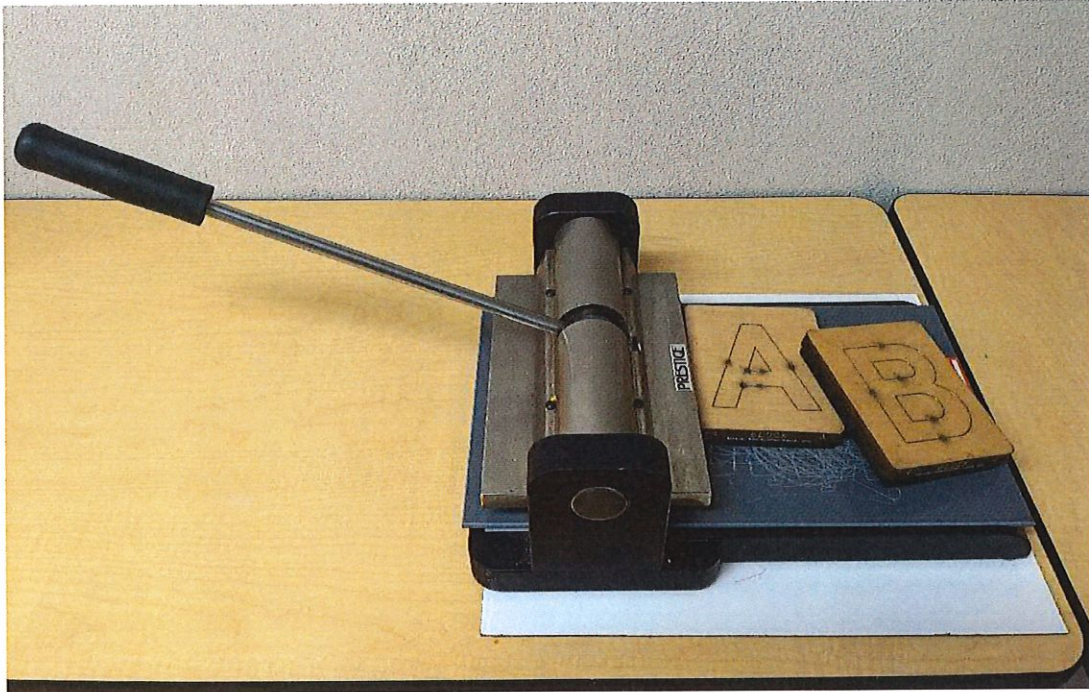

DIE - CUT MACHINE

IN LIBRARY USE ONLY