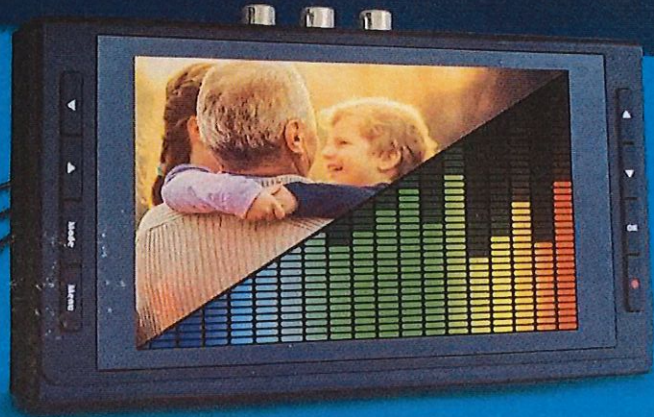

BINOCULARS

INCLUDES: BINOCULARS WITH STRAP, 2 BOOKLETS, INSTRUCTION MANUAL

1 WEEK CHECKOUT / 2 RENEWALS AVAILABLE

LATZER LIBRARY PATRONS ONLY

Video2Digital[®] 3.0
CONVERTER

CAPTURE
VIDEO &
AUDIO
TO DIGITAL
FORMAT

NO COMPUTER REQUIRED!

VIDEO & AUDIO TO DIGITAL CONVERTER

INCLUDES: CONVERTER, CORD

1 WEEK CHECKOUT / 2 RENEWALS AVAILABLE

LATZER LIBRARY PATRONS ONLY

PORTABLE AM/FM RADIO

INCLUDES: RADIO, CORD

1 WEEK CHECKOUT / 2 RENEWALS AVAILABLE