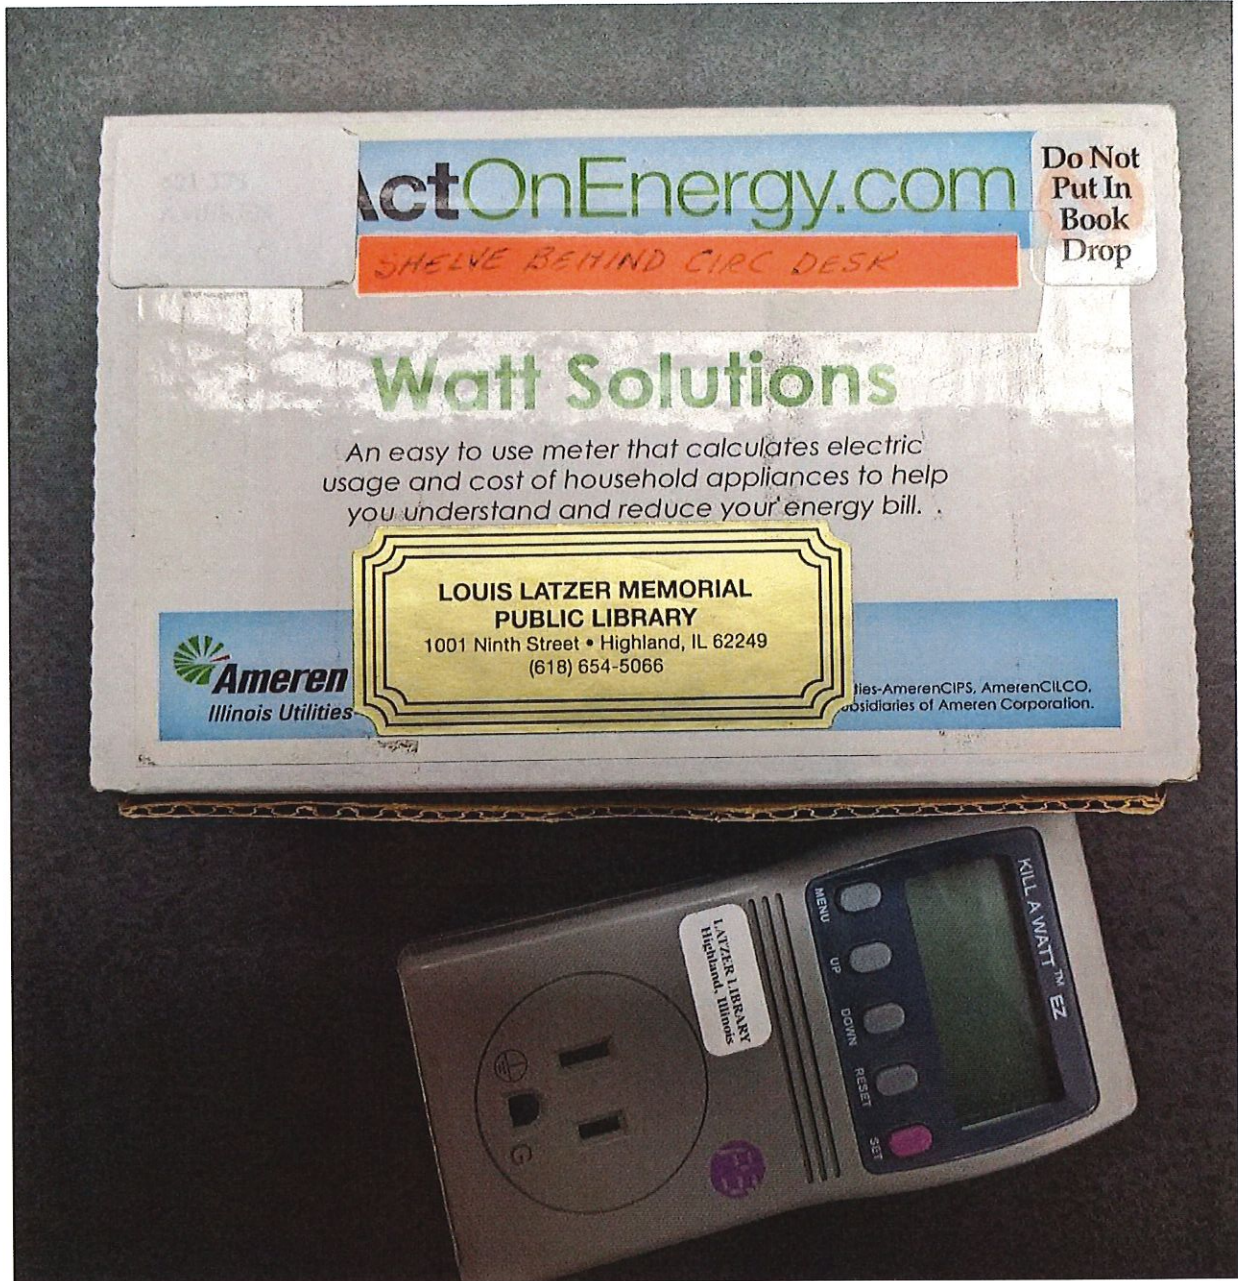

ELECTRICITY USAGE METER

BOX INCLUDES: **METER, INSTRUCTIONS**

1 WEEK CHECKOUT / 2 RENEWALS AVAILABLE

LATZER LIBRARY PATRONS ONLY