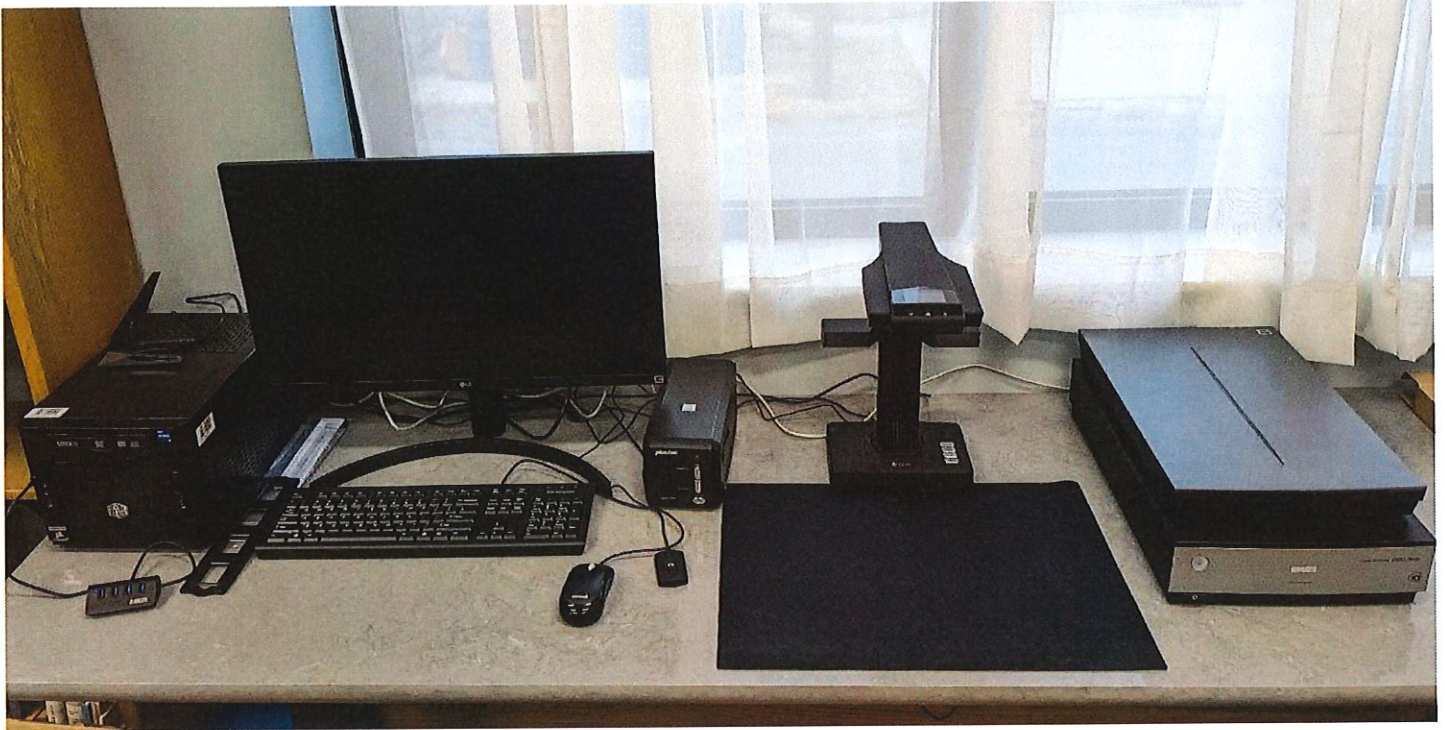

IN - LIBRARY USE ONLY

PHOTO SCANNER

IN - LIBRARY USE ONLY

BUTTON MAKER

IN - LIBRARY USE ONLY

PROJECTOR - CORDS, REMOTE

1 WEEK CHECKOUT / 0 RENEWALS

SCREEN