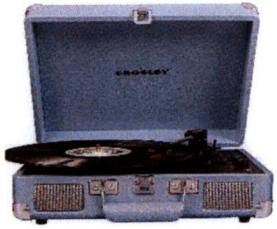

## Orion StarBlast 4.5" Telescope

Great for studying the night sky. Includes instructions and a constellations guide.

## Vortex Crossfire 8×42 Binoculars

Perfect for studying the night sky or birdwatching. Includes Instructions and guides for both activities.

## Radio and Cassette Player

Crosley CT101 Am/FM-Bluetooth Radio and Cassette Player